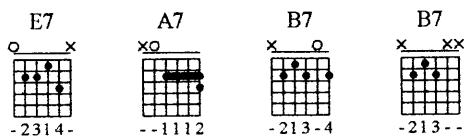

SILVER BLUES

Music by J-M Pillard

Moderate ♩ = 84 (♩-♩-♩)

1

E7 A7

T
A
B

4

E7 A7