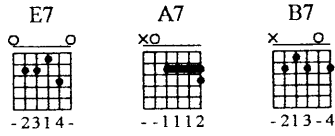

BOOGIE RED

Music by J-M Pillard

Moderate ♩ = 120 (♩ = ♩♩)

1

E7 A7 E7

T
A
B

5

A7 E7