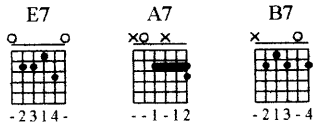

BLACK BLUES

Music by J-M Pillard

Moderate ♩ = 78 (♩=♩♩)

1 E7 A7 E7

5 A7 E7

9 B7 A7 E7 B7

fine

13